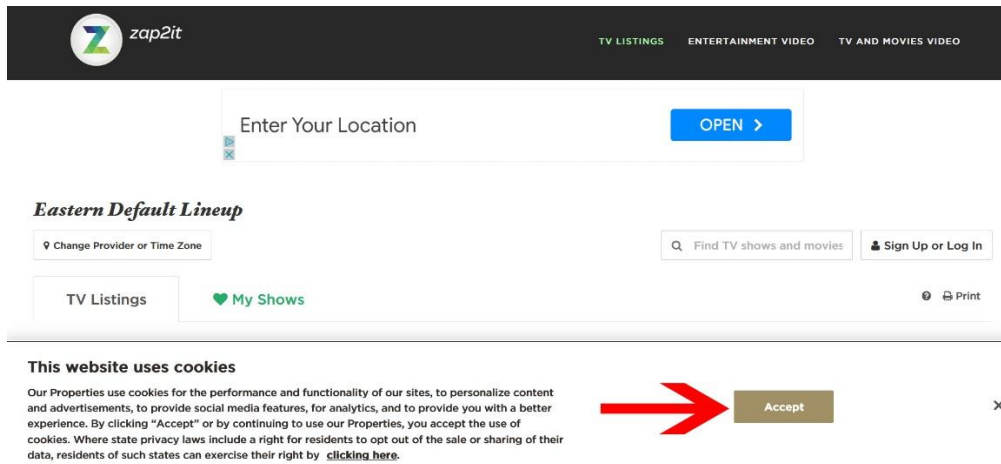

On your phone or computer, go to <https://tvlistings.zap2it.com/?aid=gapzap>

When the page opens it will list the "Eastern Default Lineup" and a banner at the bottom that asks you to "Accept" cookies. If you agree to their use of cookies, select "Accept".