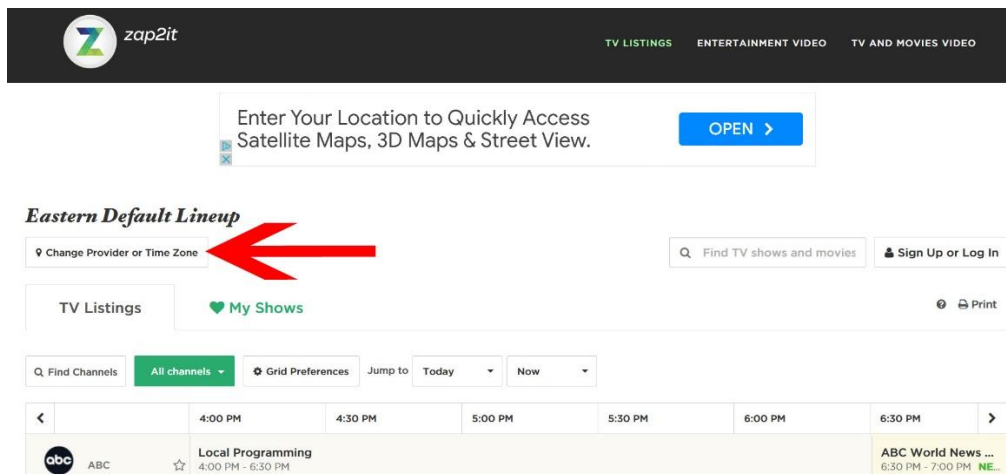

Under "Eastern Default Lineup" along the left side of the screen, select "Change Provider or Time Zone".

Enter "24060" in the Zip Code box then select "Find Providers".