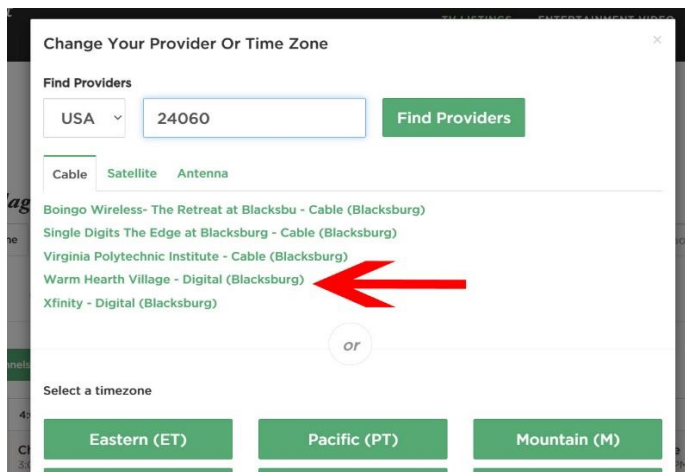

On your phone or computer, go to <https://tvlistings.zap2it.com/?aid=gapzap>

When the page opens it will list the "Eastern Default Lineup" and a banner at the bottom that asks you to "Accept" cookies. If you agree to their use of cookies, select "Accept".

Under "Eastern Default Lineup" along the left side of the screen, select "Change Provider or Time Zone".

Enter "24060" in the Zip Code box then select "Find Providers".

Select Warm Hearth Village from the list.